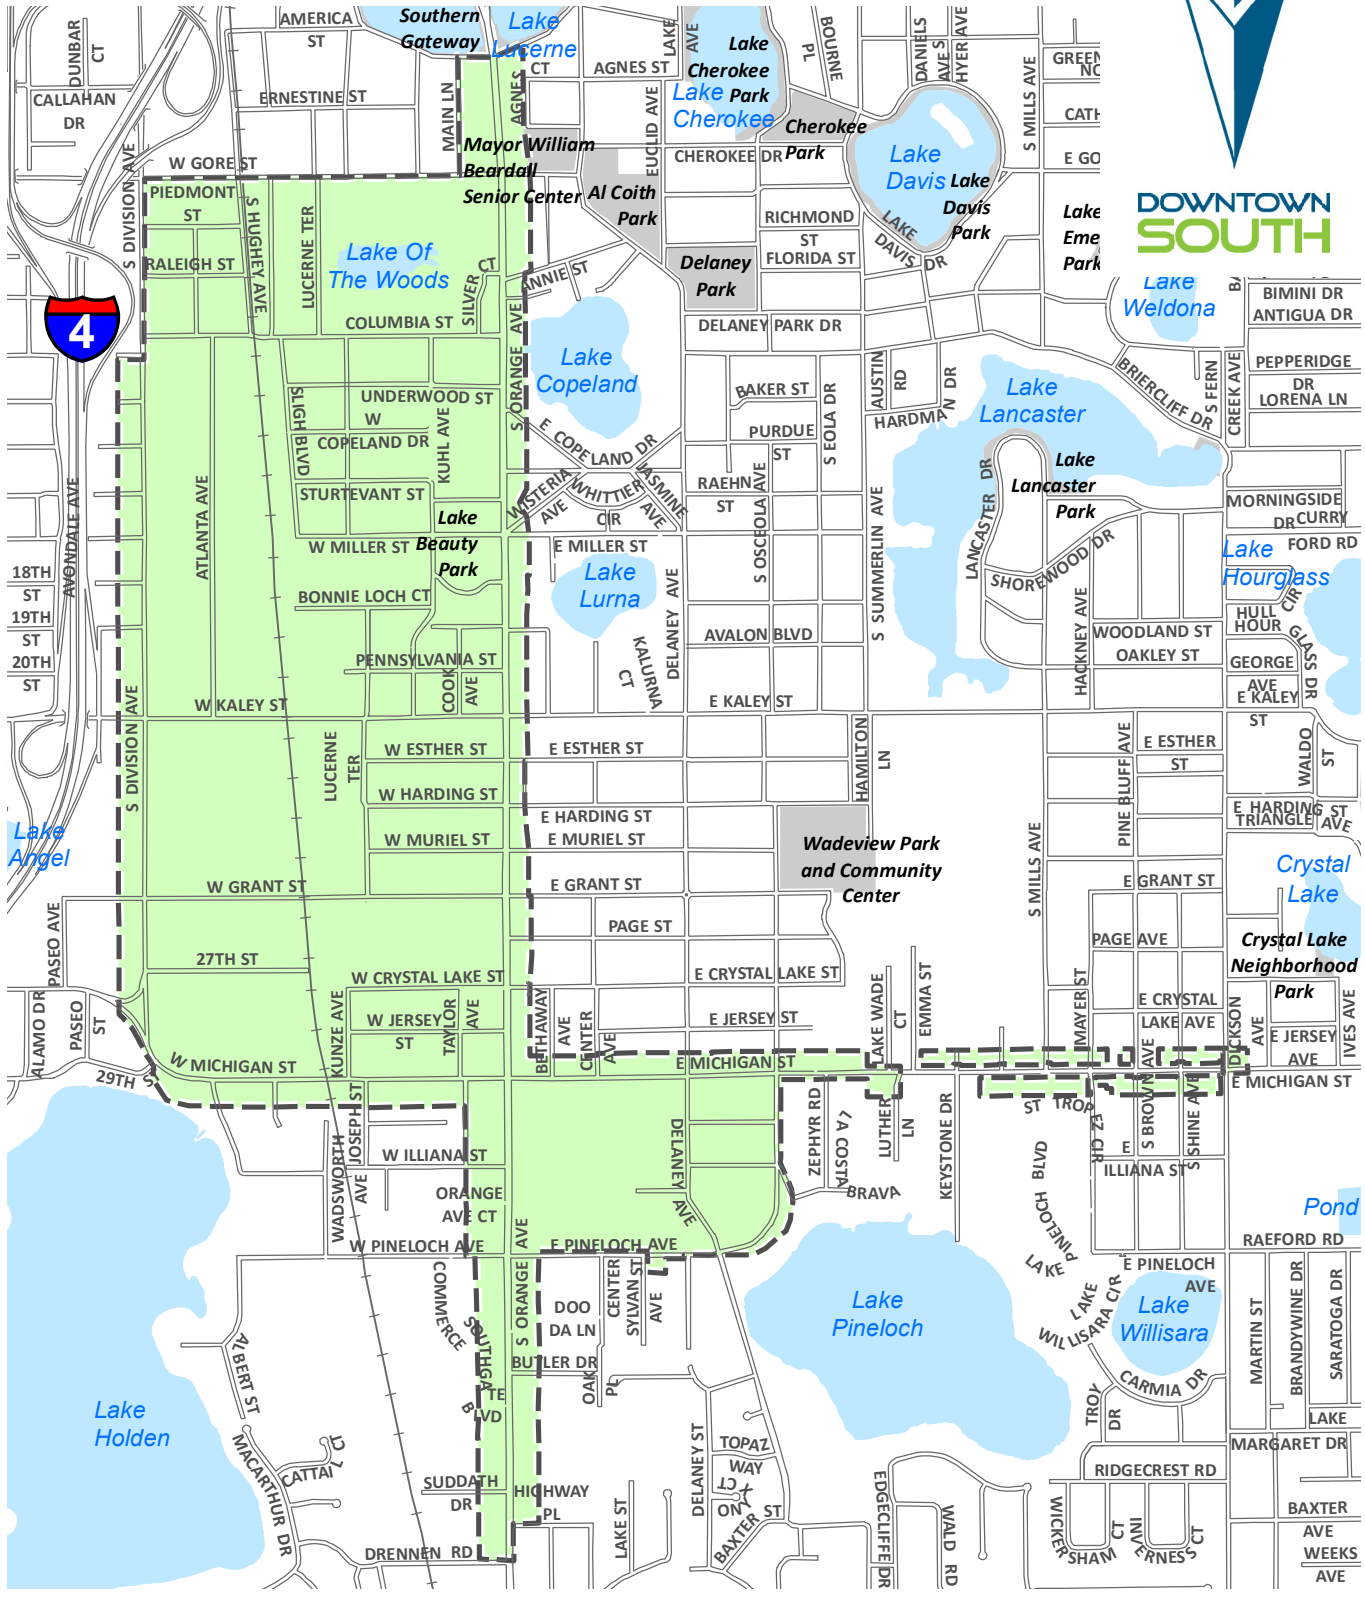

A local thing

Sodo District Main Street Program

**DOWNTOWN
SOUTH**

 **Target Area**