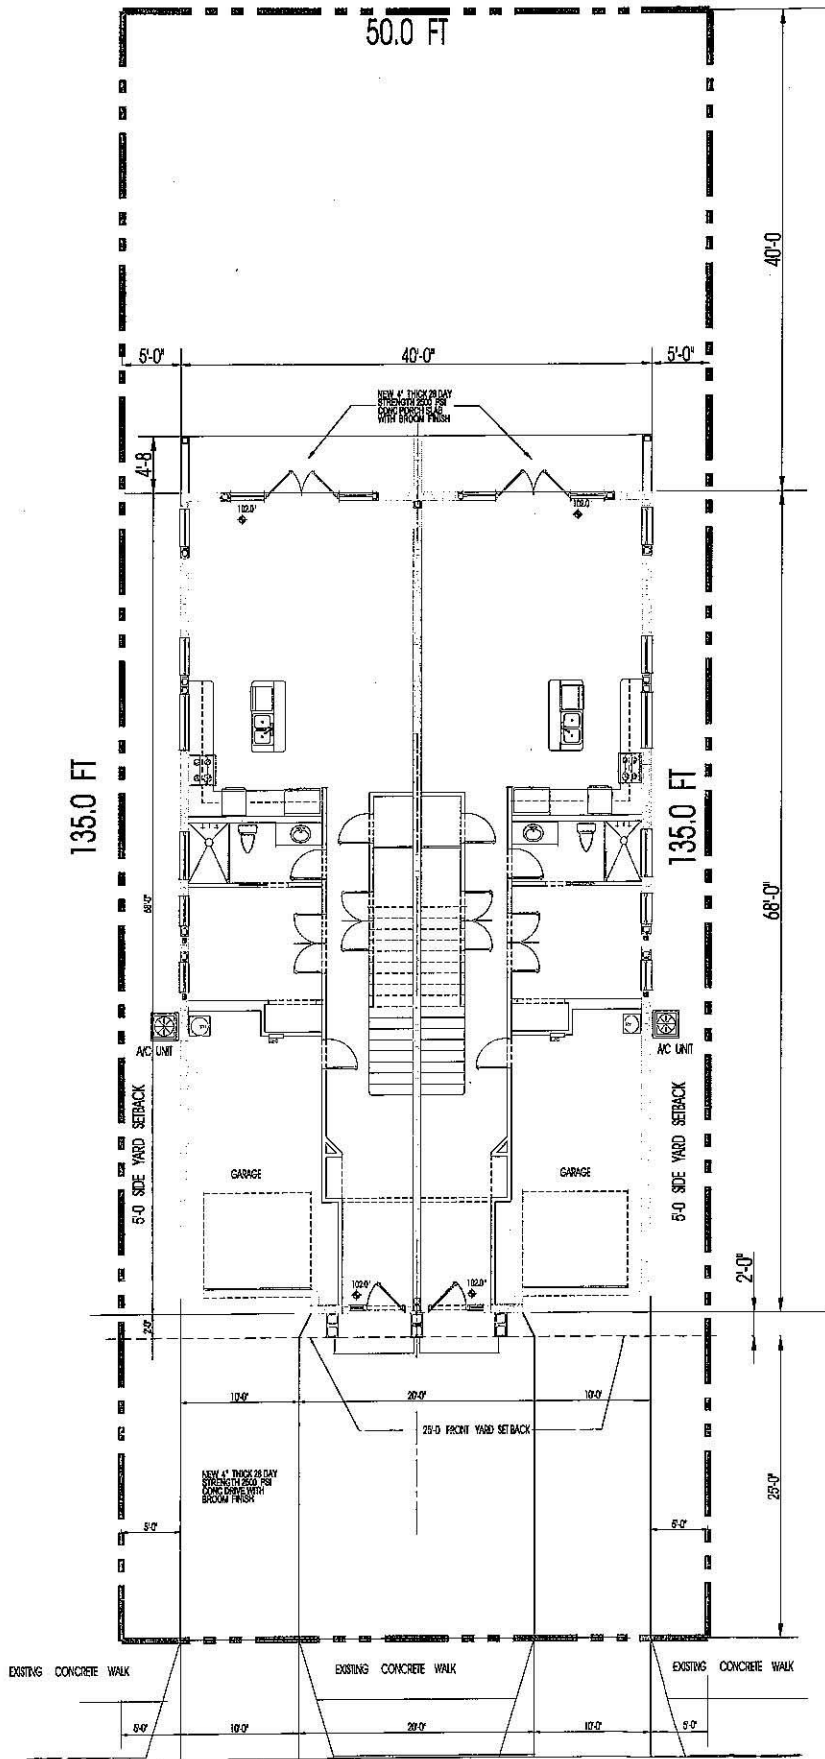

EXHIBIT

tabbies

C

DEPAUW AVE

PROJECT SITE PLAN
1/8" = 1'-0"