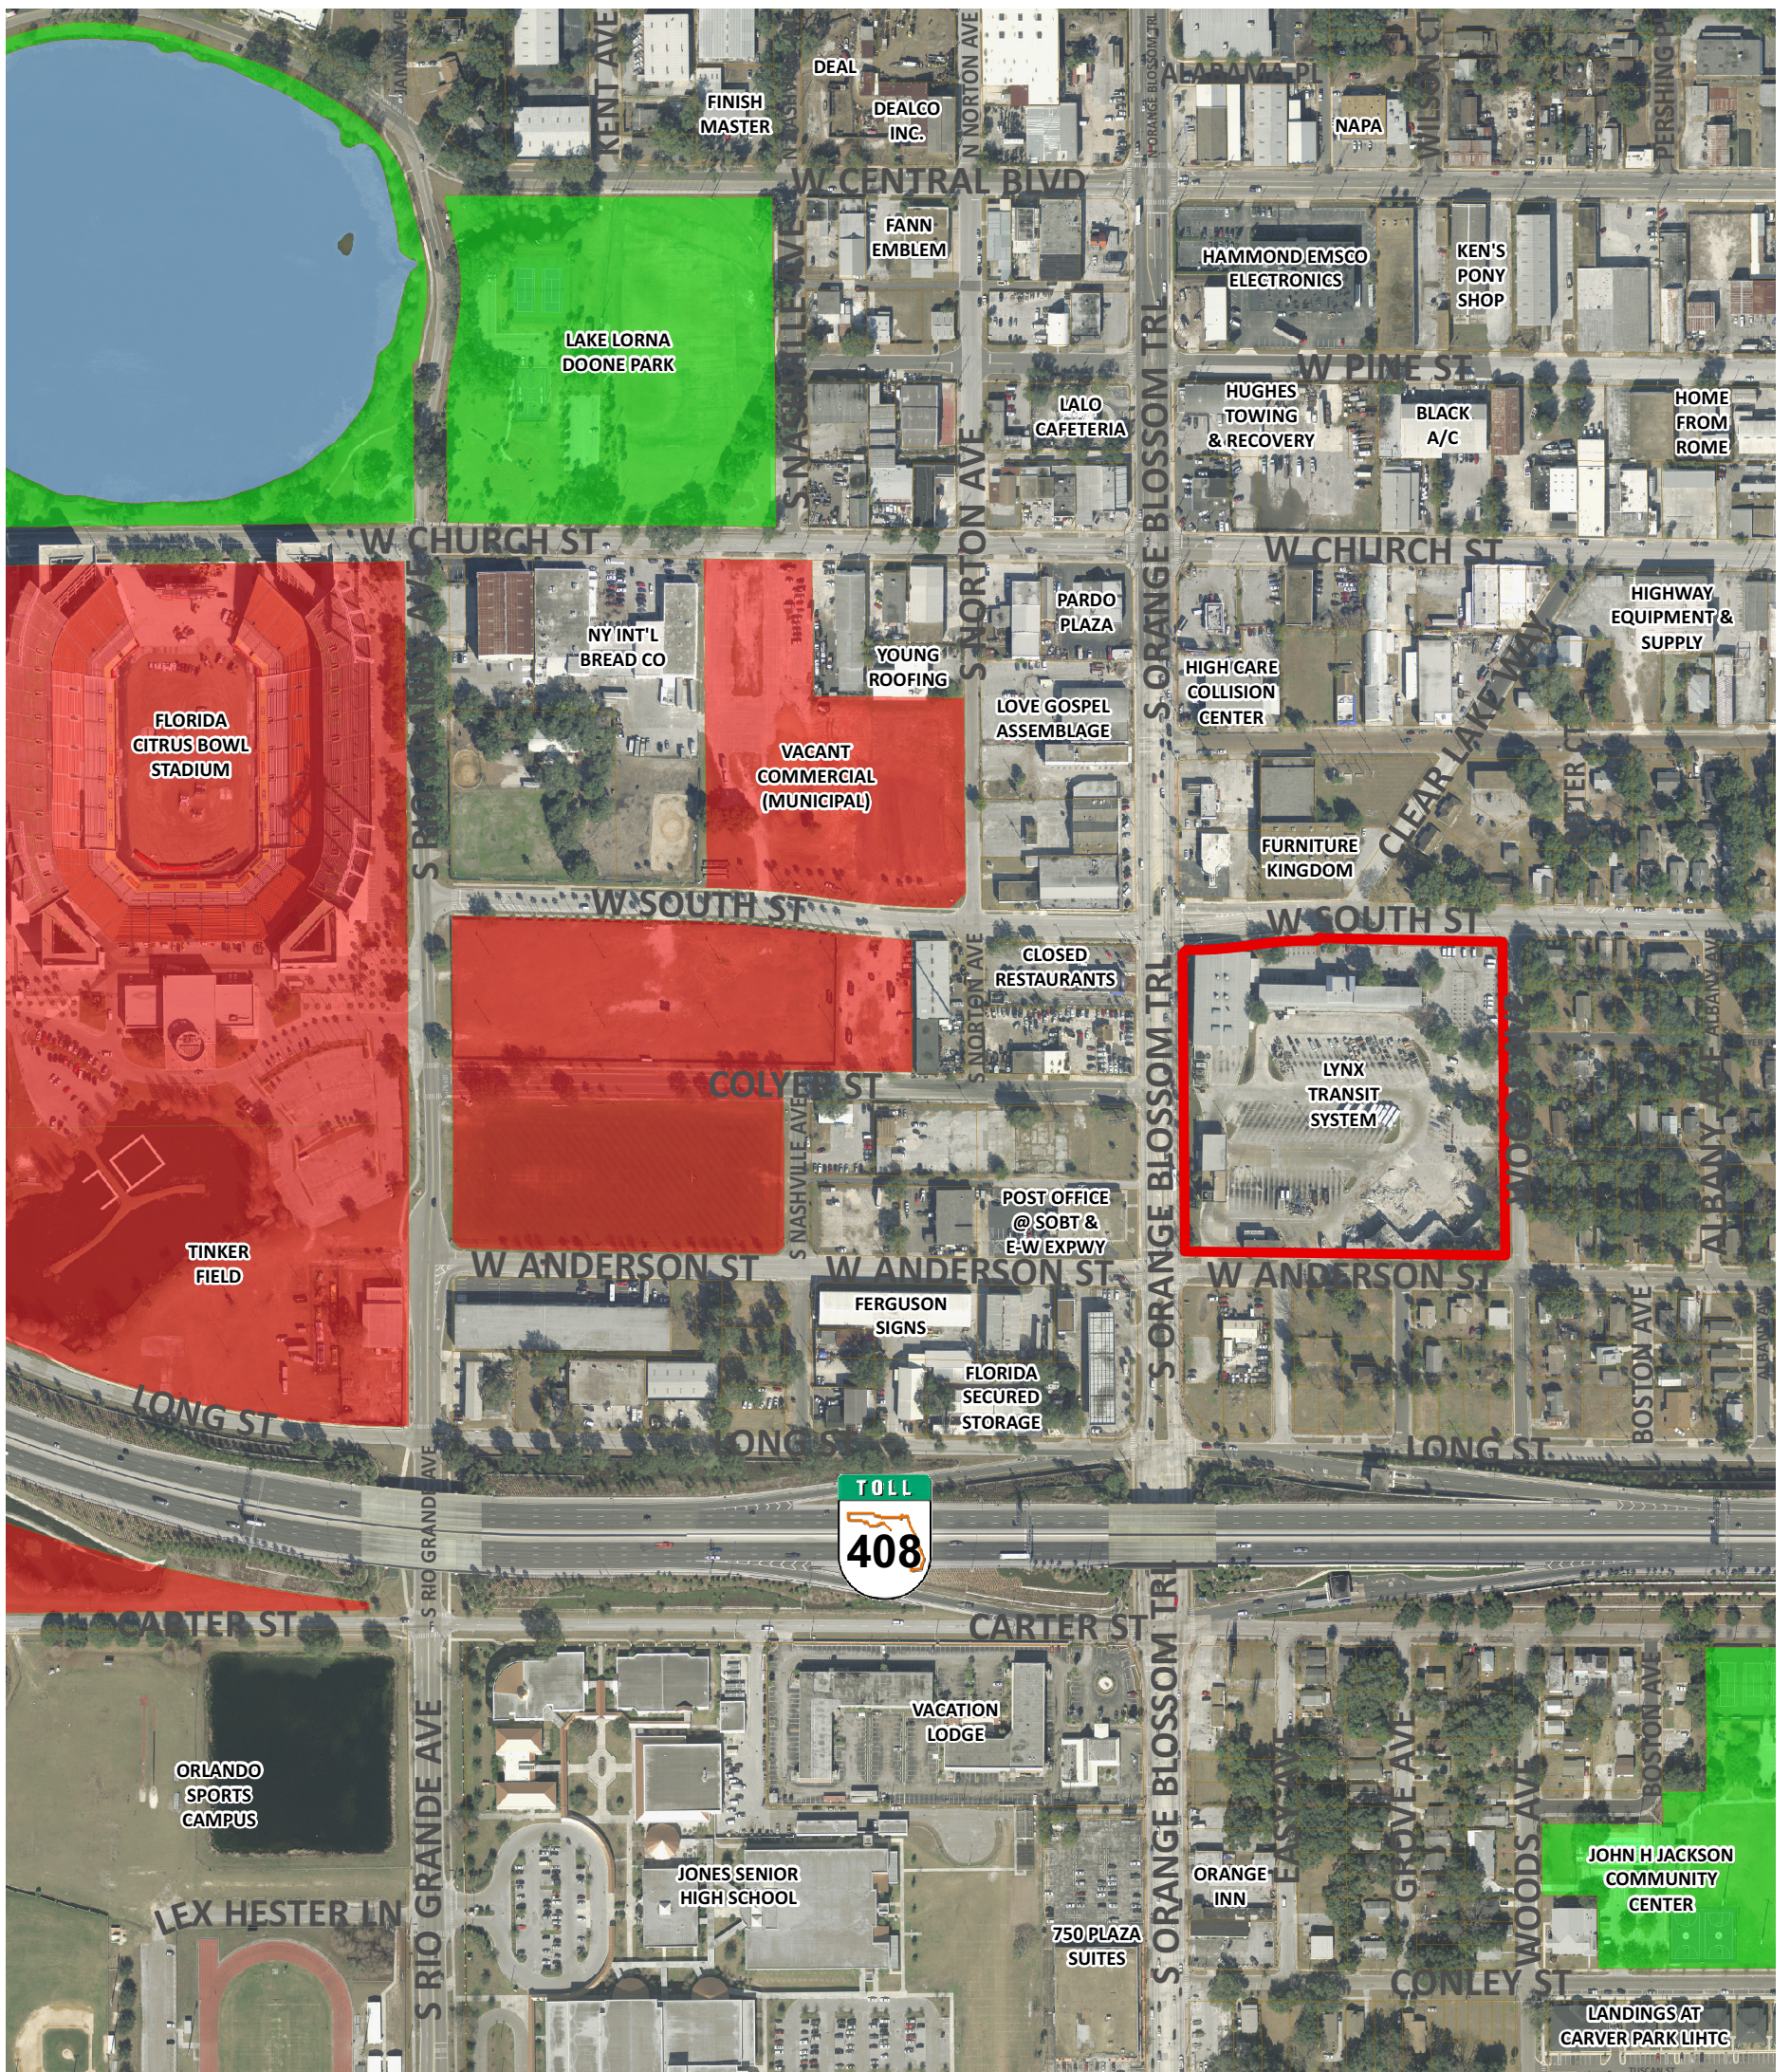

LYNX Property

LEGEND

 **Subject Property**
7.64 Acres

City Owned Real Estate

-  CENTROPLEX
-  PARKS & RECREATION