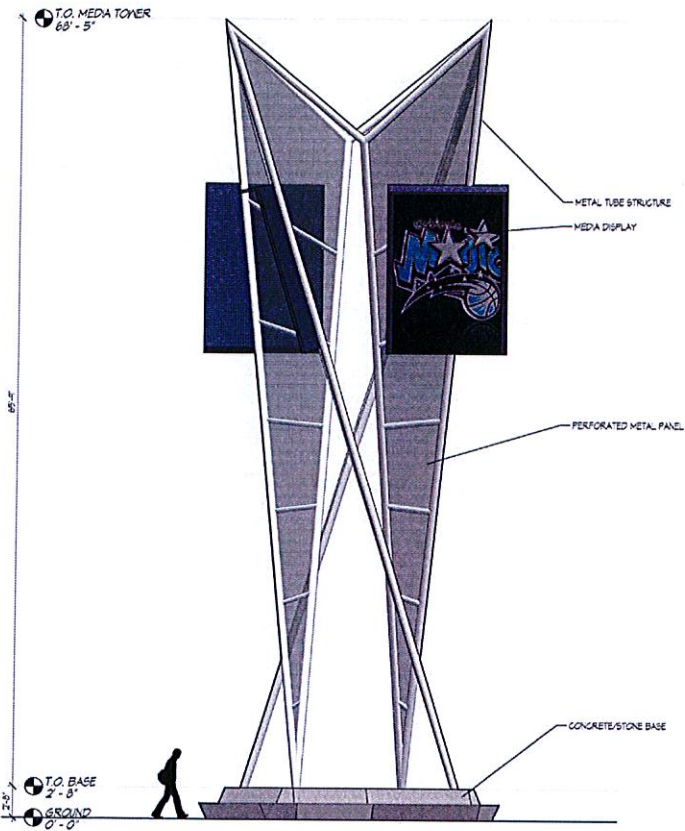

Media Tower Elevations

Key Map

ELEVATION A SCALE: 1/8" = 1'

ELEVATION B SCALE: 1/8" = 1'

Exhibit 3.8