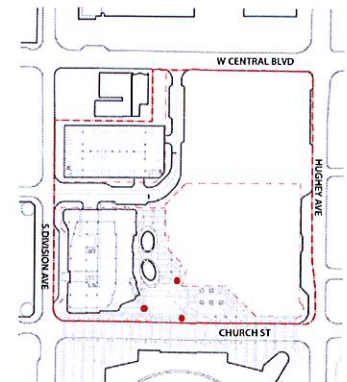

Media Tower Elevations

Key Map

ELEVATION A SCALE: 1/8" = 1'

ELEVATION B SCALE: 1/8" = 1'

Exhibit 3.8