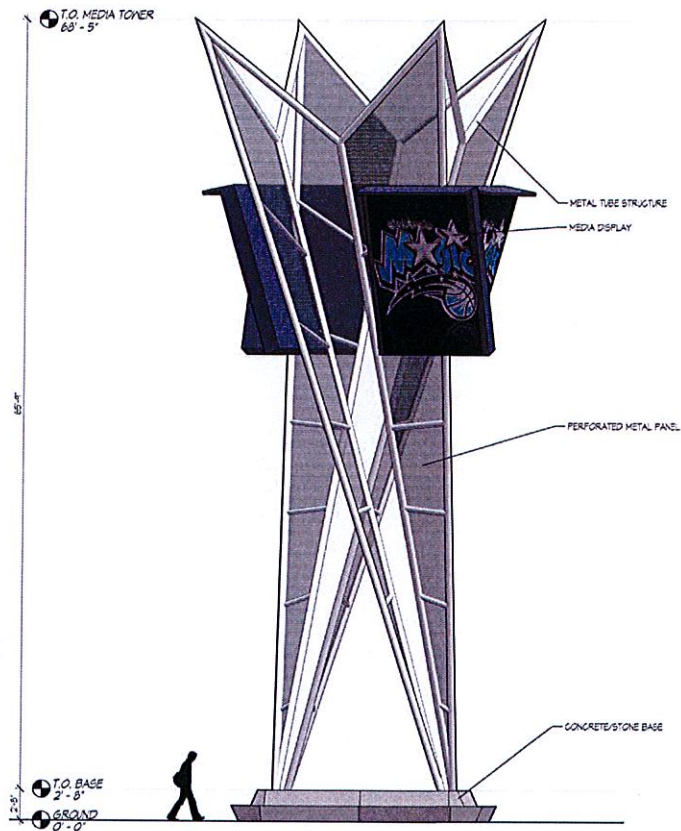

Media Tower Elevations

Key Map

ELEVATION A SCALE: 1/8" = 1'

ELEVATION B SCALE: 1/8" = 1'

Exhibit 3.8