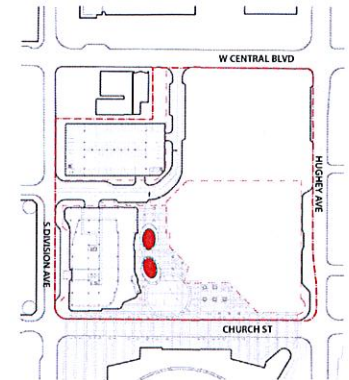

Retail Kiosks Elevations

Key Map

EAST ELEVATION SCALE: 1/8" = 1'-0"

SOUTH ELEVATION SCALE: 1/8" = 1'-0"

WEST ELEVATION SCALE: 1/8" = 1'-0"

NORTH ELEVATION SCALE: 1/8" = 1'-0"

Exhibit 3.6