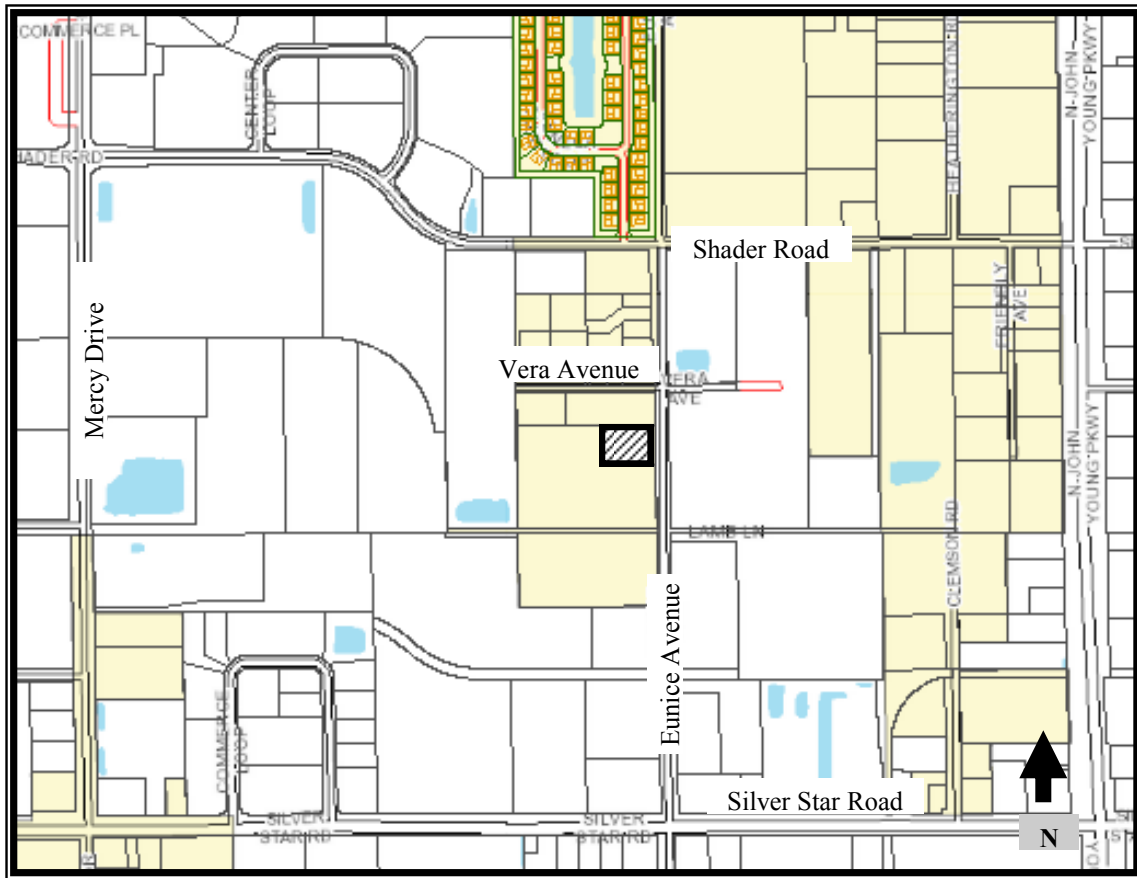

Location Map

3020 Eunice Avenue

3020 Eunice Avenue located in unincorporated Orange County (+/-0.96 ac.)

Unincorporated Orange County

City of Orlando