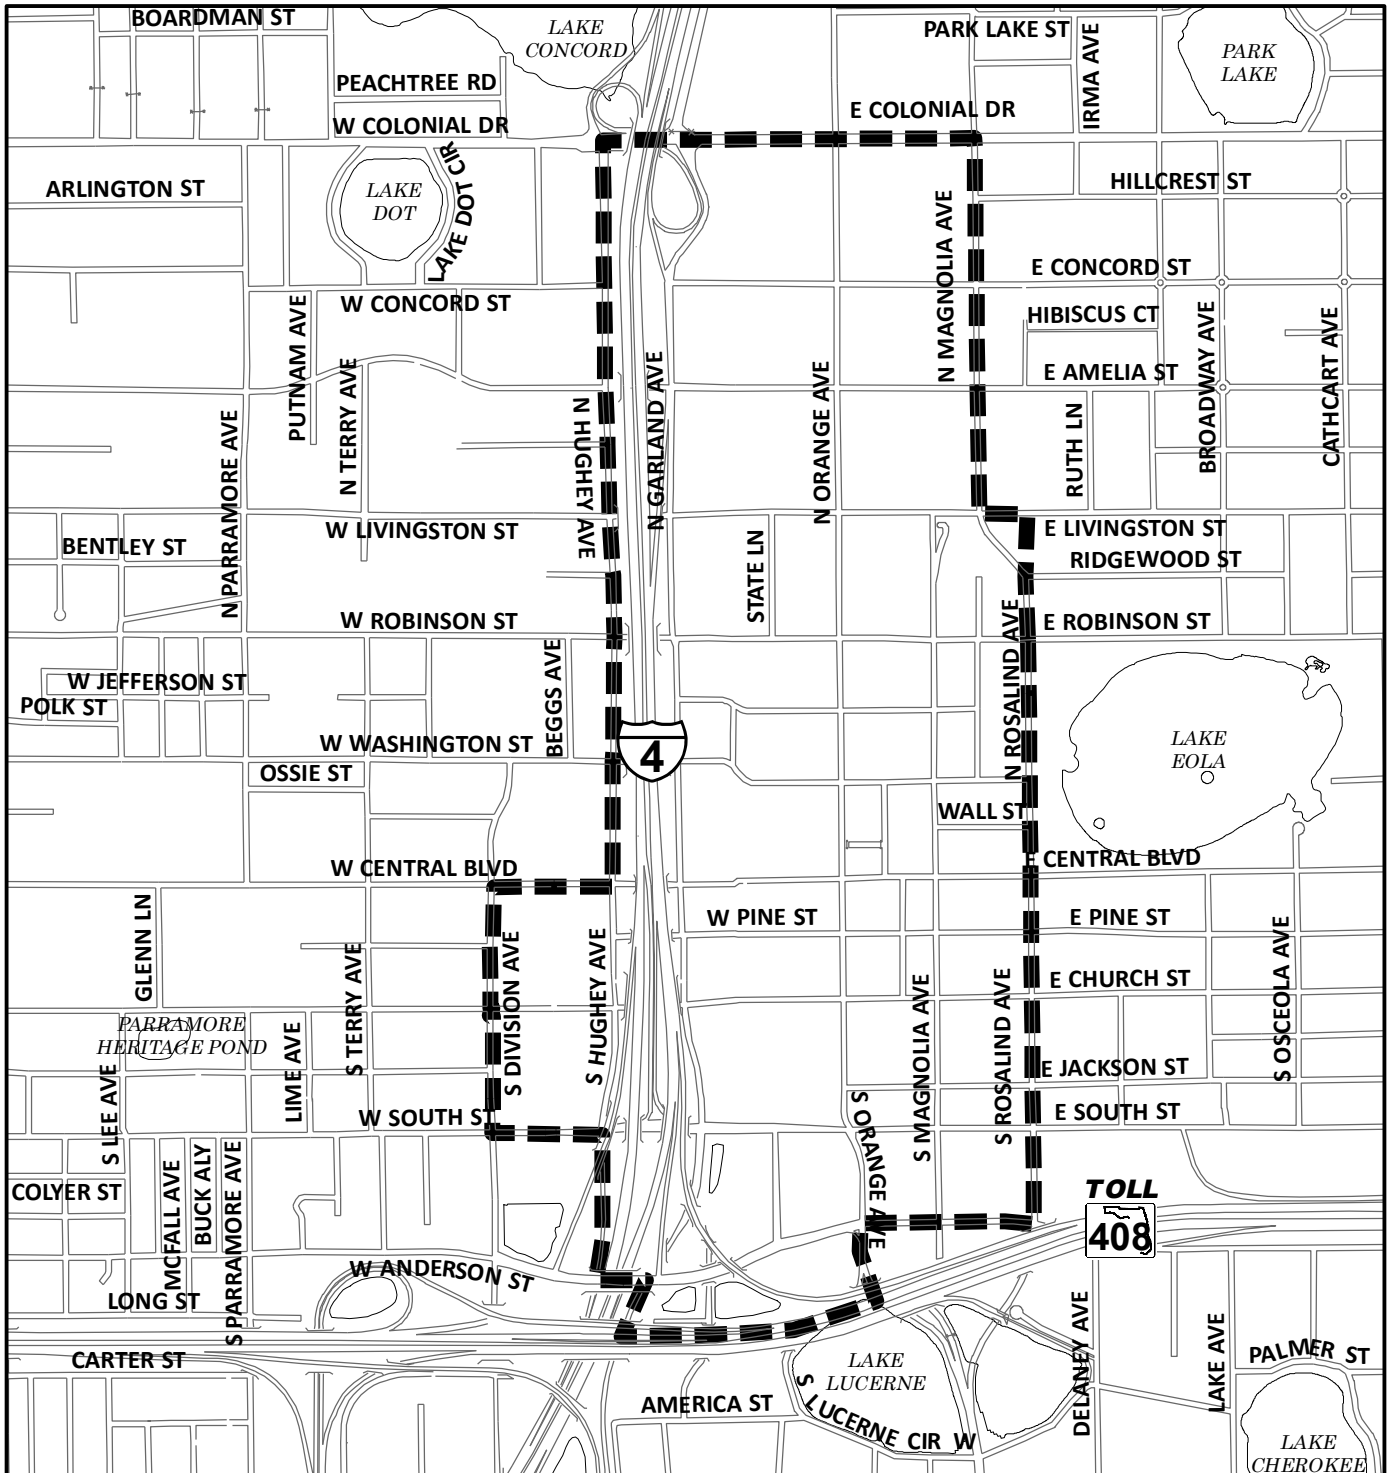

**Figure 1**

# Downtown Entertainment Area

## LEGEND

Downtown Entertainment Area Boundary

Note: The boundary line for the Downtown Entertainment Area shall be the center line of each Street, Avenue, Boulevard, or Drive highlighted above.